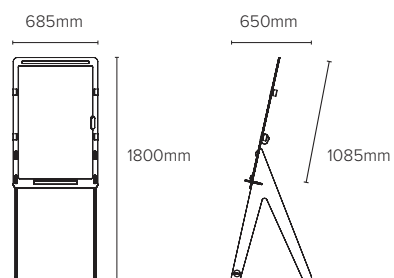

## TECHNICAL INFORMATION

**Frame** | frameless

**Surface** | melamine resin

**Board** | poplar

**Tray** | birch plywood

**Legs** | birch plywood

**Holder in the back** | leather

Article code	Name	Size w x h x d mm
EA0800373	Portable Easel Pico	685 x 1800 x 650