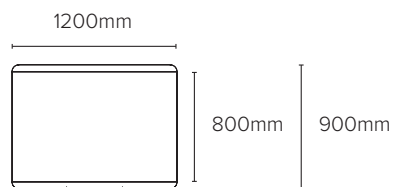

Includes an elegant stainless steel tray for holding pens and erasers.

WORKSPACE DESIGN SOLUTIONS

TECHNICAL INFORMATION

Frame | birch plywood

Surface | ultra clear white glass

Tray | stainless steel

Article code	Name	Size w x h x d mm
GL085705	Glass Writing Board Douro	1200 x 900 x 15